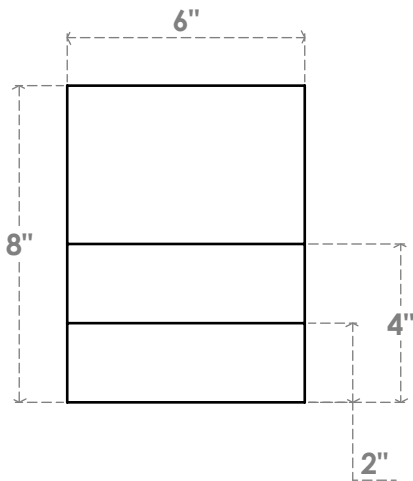

RFTP06X08X20GRN

6"W X 8"H X 20"L GREENSBORO ARCHITECTURAL GRADE PVC RAFTER TAIL

SIDE PROFILE

FRONT PROFILE

ISOMETRIC

EKENA MILLWORK
 2300 WEST MAIN ST.
 CLARKSVILLE, TX 75426
 TOLL FREE: 866-607-0453
 WWW.EKENAMILLWORK.COM