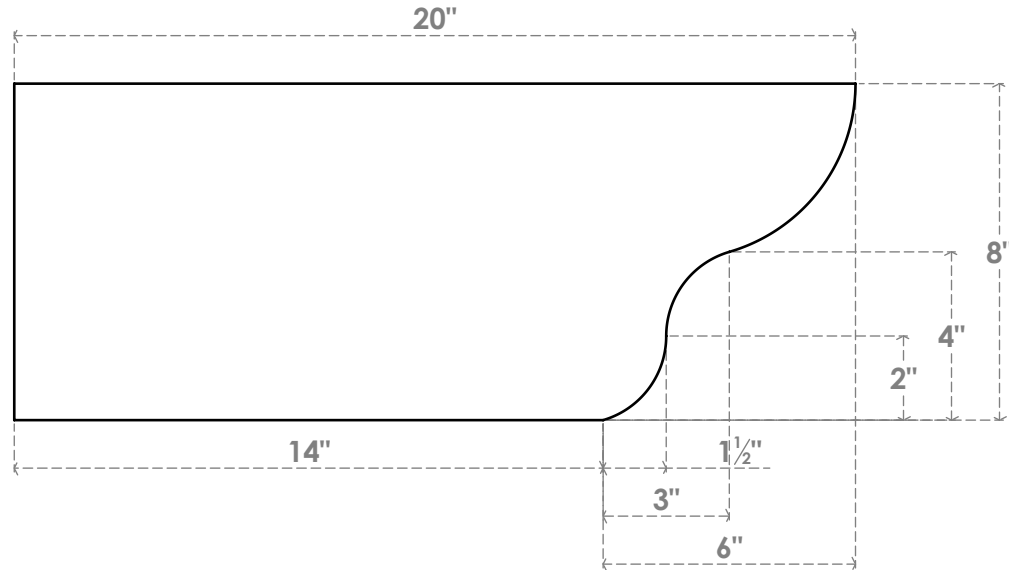

RFTP06X08X20GRN

6"W X 8"H X 20"L GREENSBORO ARCHITECTURAL GRADE PVC RAFTER TAIL

SIDE PROFILE

FRONT PROFILE

ISOMETRIC

EKENA MILLWORK
 2300 WEST MAIN ST.
 CLARKSVILLE, TX 75426
 TOLL FREE: 866-607-0453
 WWW.EKENAMILLWORK.COM